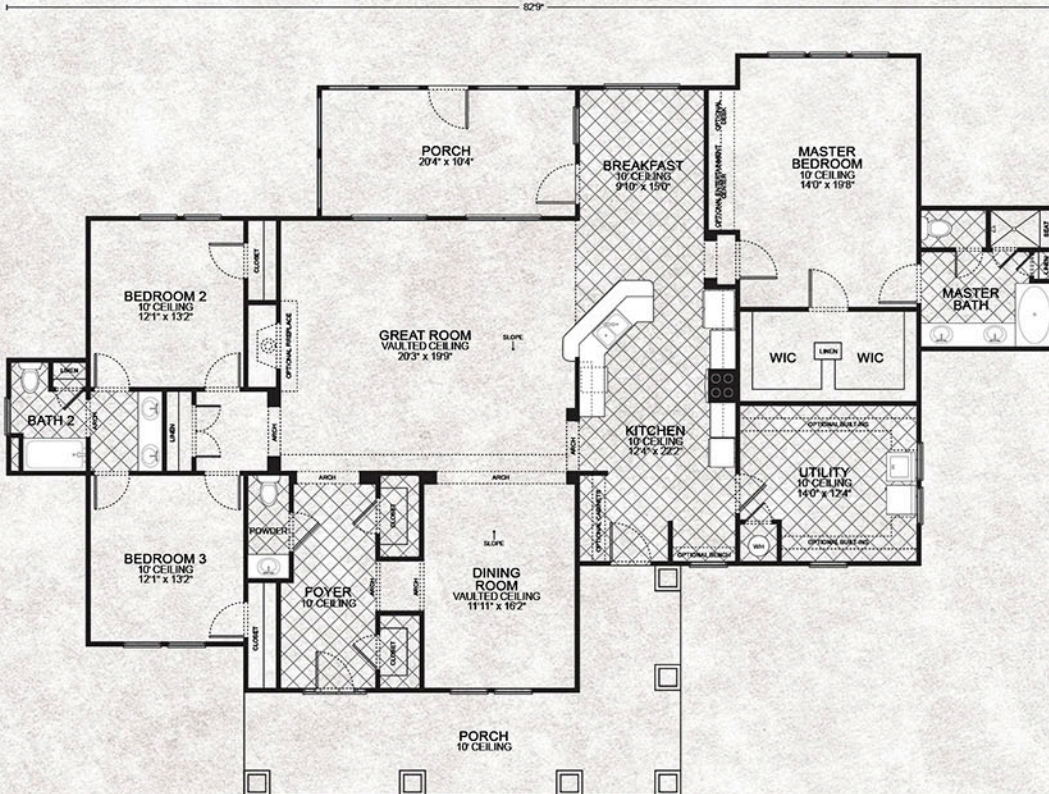

BRAZOS

3 Bedroom | 2.5 Bathrooms

FLOOR PLAN

APPROXIMATE FOOTAGES:

| | |
|-------------------|--------------|
| LIVING AREA: | 2648 SQ. FT. |
| FRONT PORCH: | 361 SQ. FT. |
| SCREENED PORCH: | 210 SQ. FT. |
| TOTAL UNDER ROOF: | 3219 SQ. FT. |