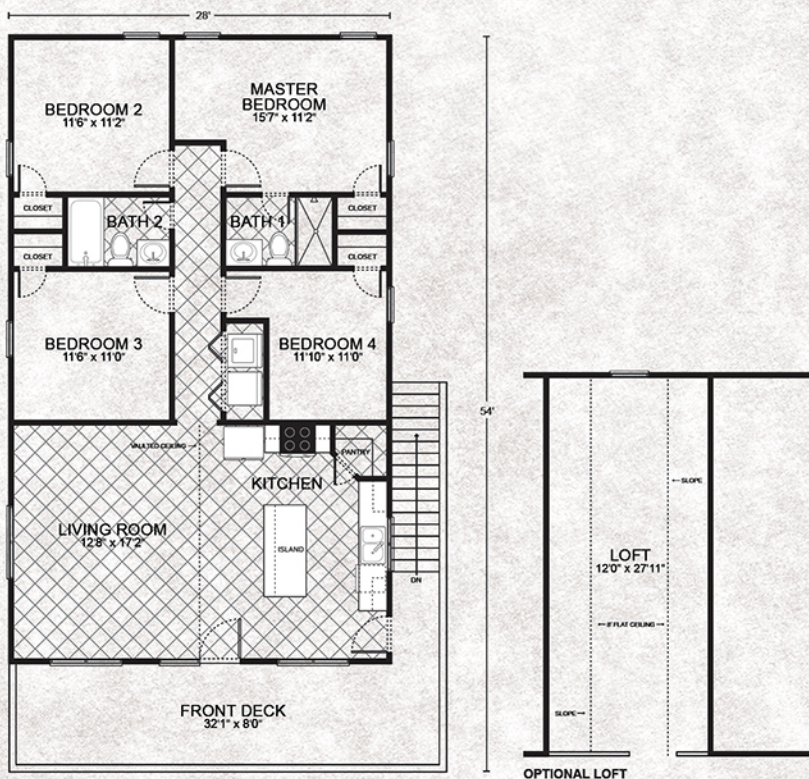

EDGEWATER B

4 Bedroom | 2 Bathrooms

Shown with optional loft

FLOOR PLAN

APPROXIMATE FOOTAGES:

LIVING AREA:	1288 SQ. FT.
OPTIONAL LOFT:	359 SQ. FT.
FRONT DECK/STAIRS:	346 SQ. FT.
TOTAL UNDER ROOF:	1634 SQ. FT.