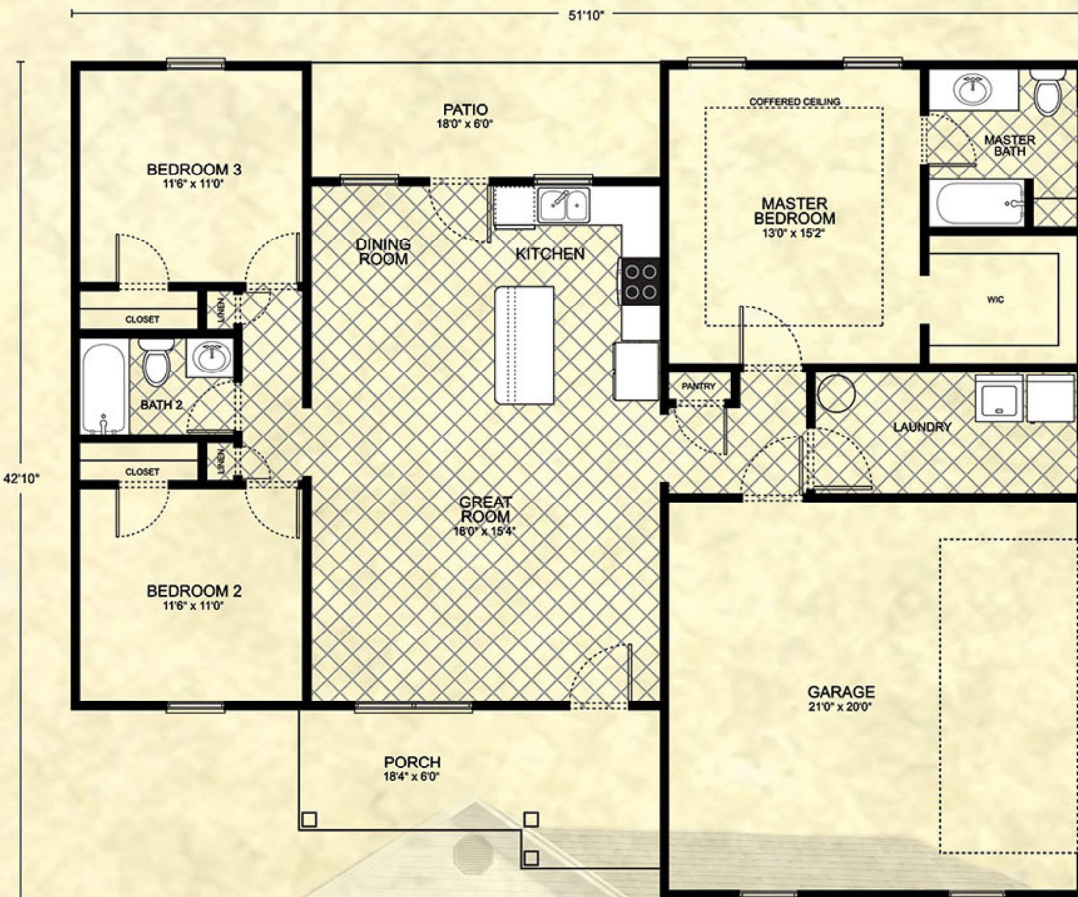

Your Dream. Your Land. Your Southwest Home.

APPROXIMATE FOOTAGES:

LIVING AREA:	1383 SQ. FT.
GARAGE:	437 SQ. FT.
FRONT PORCH:	232 SQ. FT.
TOTAL UNDER ROOF:	2052 SQ. FT.

YourSWH.com