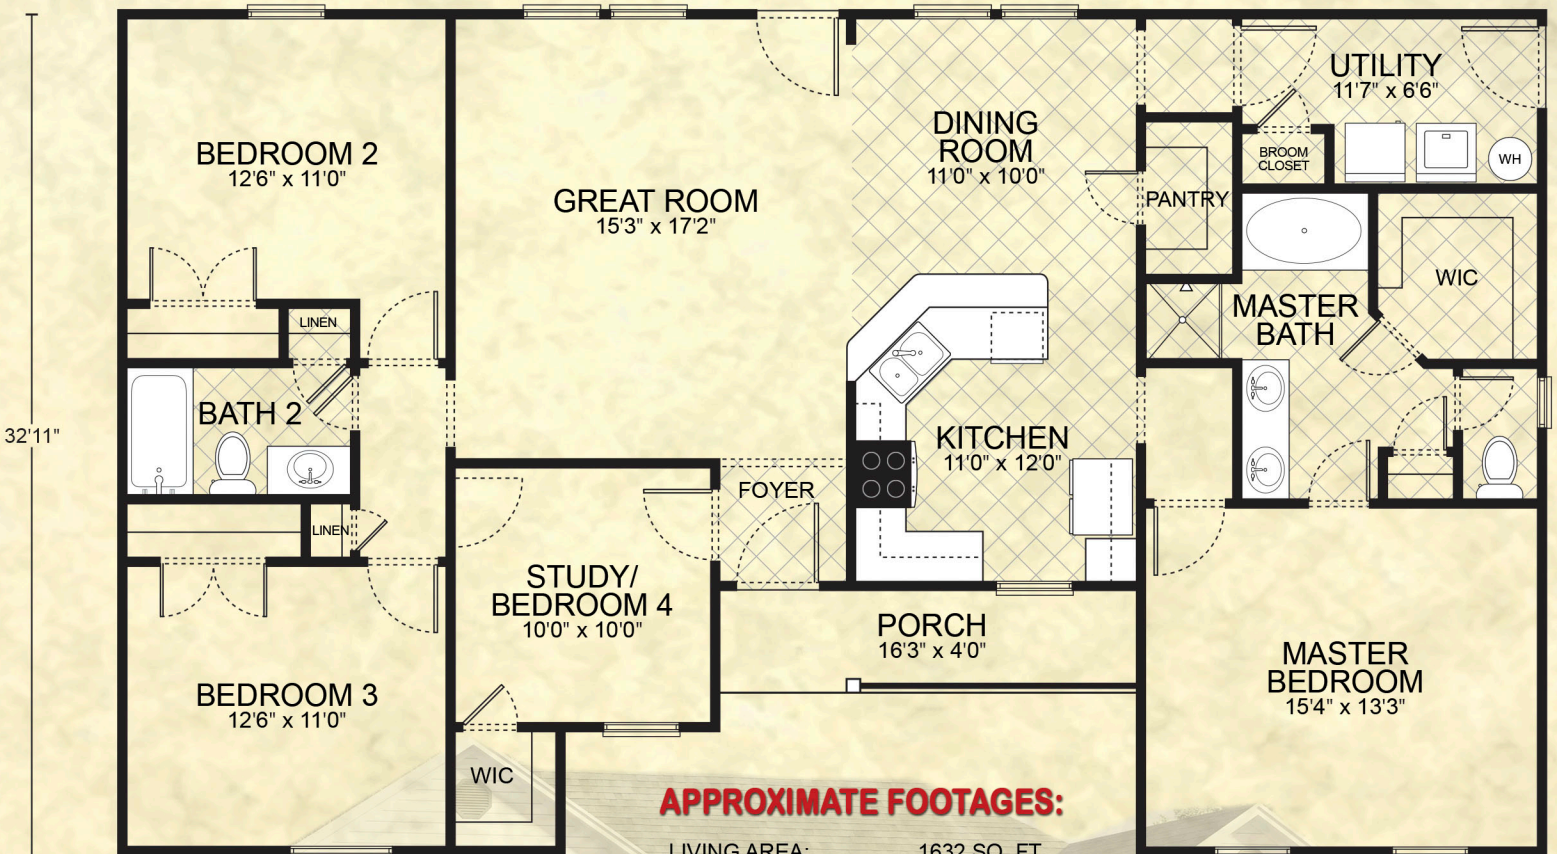

Your Dream. Your Land. Your Southwest Home.

55'7"

APPROXIMATE FOOTAGES:

LIVING AREA: 1632 SQ. FT.
FRONT PORCH: 65 SQ. FT.
TOTAL UNDER ROOF: 1697 SQ. FT.

YourSWH.com