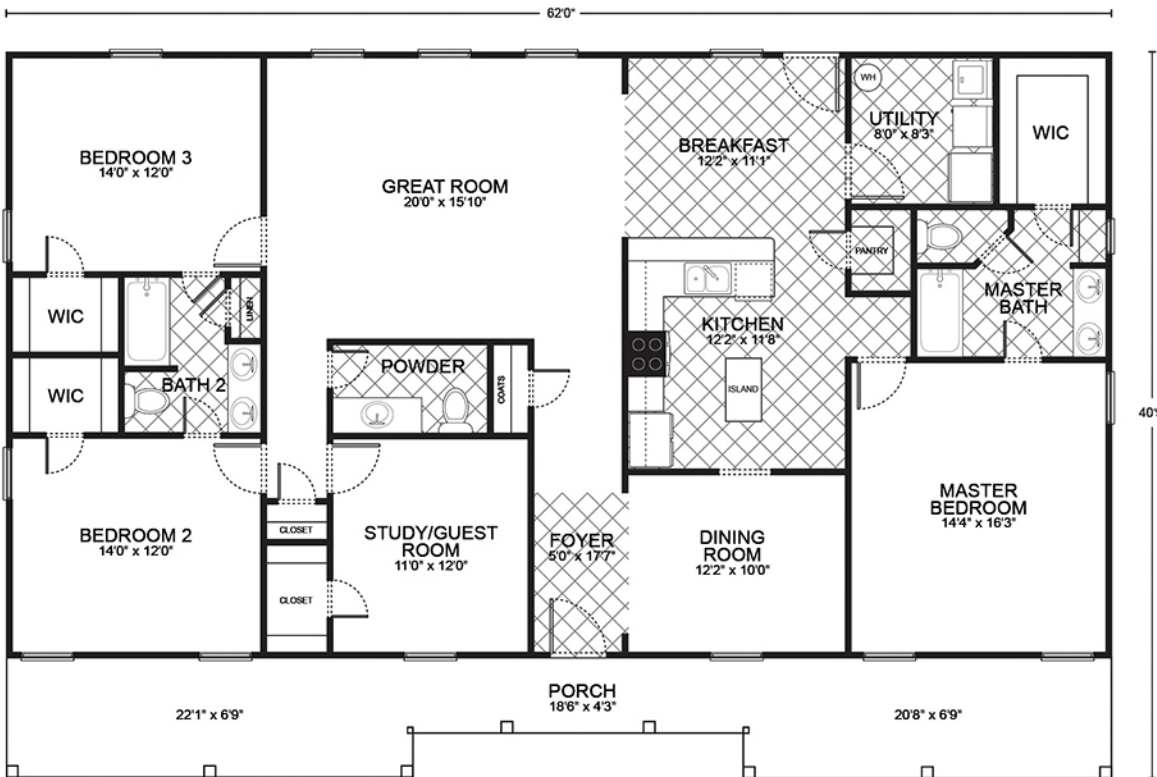

PONDEROSA B

3 Bedroom | 2.5 Bathrooms

Got Land? Let's Build!

APPROXIMATE FOOTAGES:

LIVING AREA:	2108 SQ. FT.
FRONT PORCH:	372 SQ. FT.
TOTAL UNDER ROOF:	2480 SQ. FT.

www.WGRHomes.com