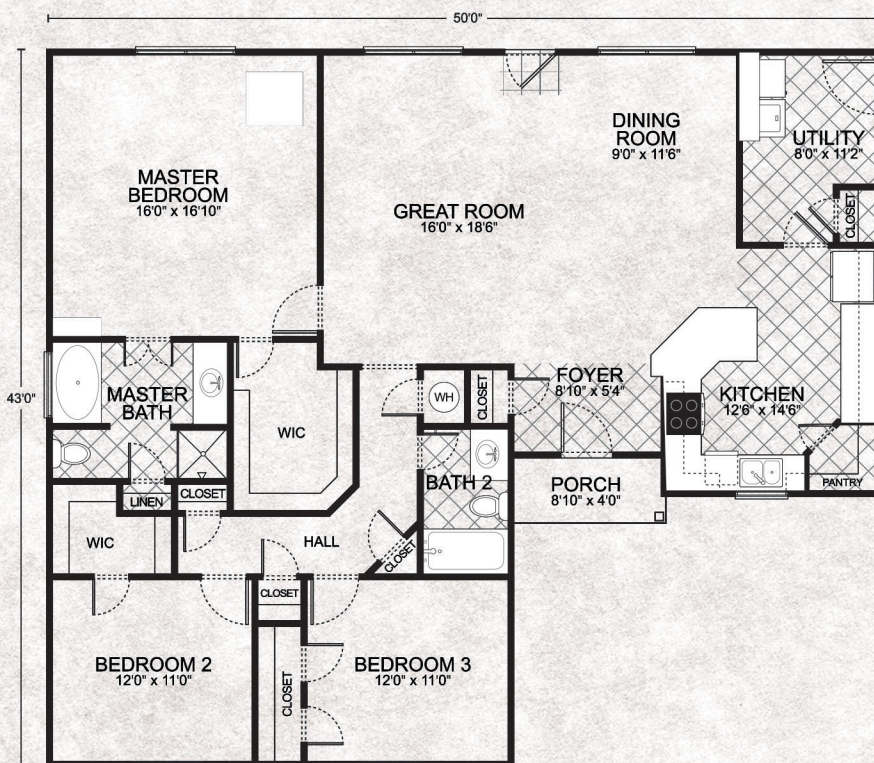

FLOOR PLAN

APPROXIMATE FOOTAGES:

LIVING AREA: 1770 SQ. FT.
 FRONT PORCH: 36 SQ. FT.
 TOTAL UNDER ROOF: 1806 SQ. FT.

WWW.CAMELLIAHOMES.COM